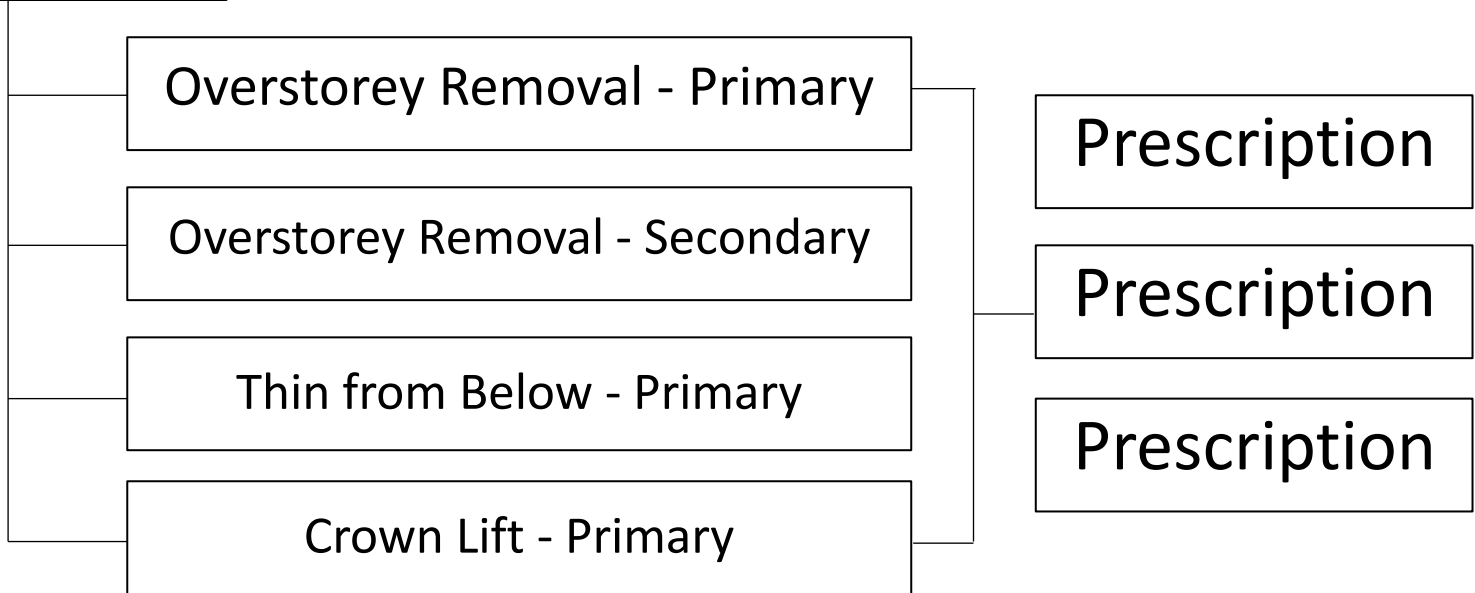

Wildfire Planning Hierarchy

SWHM Plan

Reduce fuel loading in places that will slow wildfire down and mitigate spread

Tactical Plan