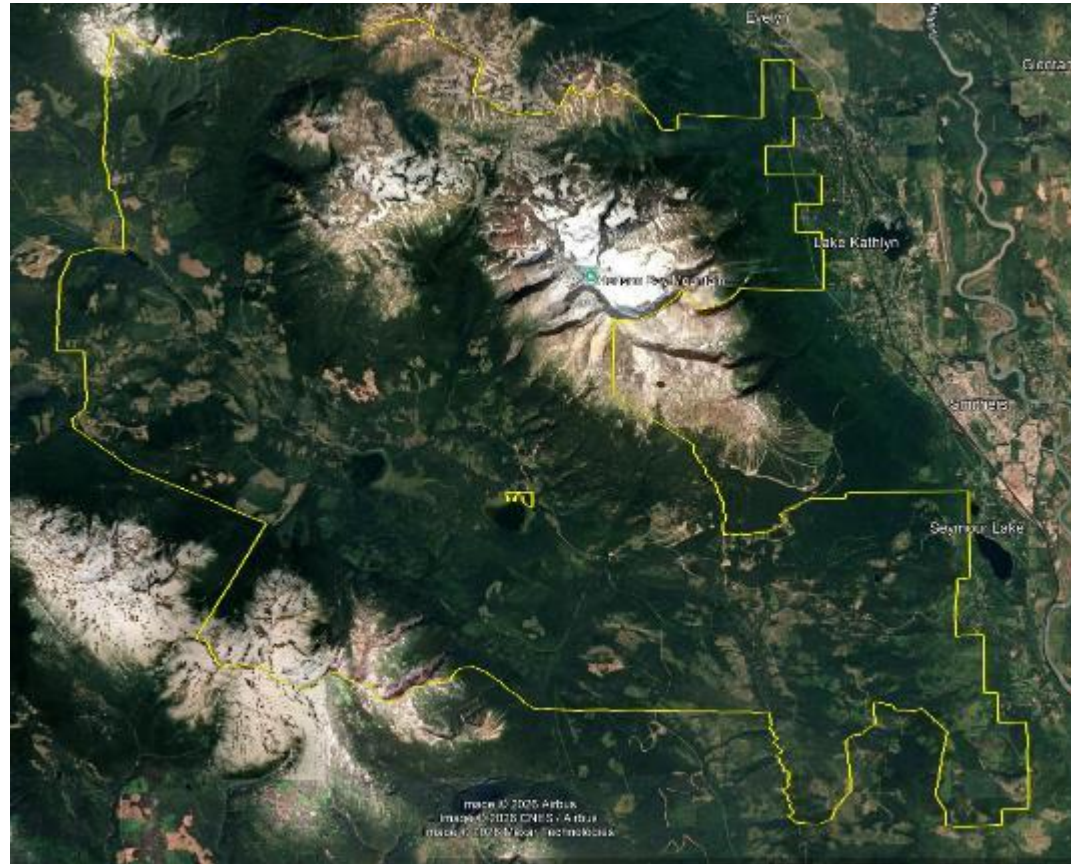

Wetzin'kwa Community Forest Corporation

Wildfire Planning

Sam Coggins, PhD RPF

Wildfire Resiliency Planning

- Lots of fuels on Hudson Bay Mountain
- Ember cast a concern
- High recreation values and infrastructure
- Dead and down MPB killed forest

Strategic Wildfire Hazard Mitigation Plan

- Proximity to community
- High recreation values and infrastructure
- MPB salvage

Wildfire Planning Hierarchy

SWHM Plan

Reduce fuel loading in places that will slow wildfire down and mitigate spread