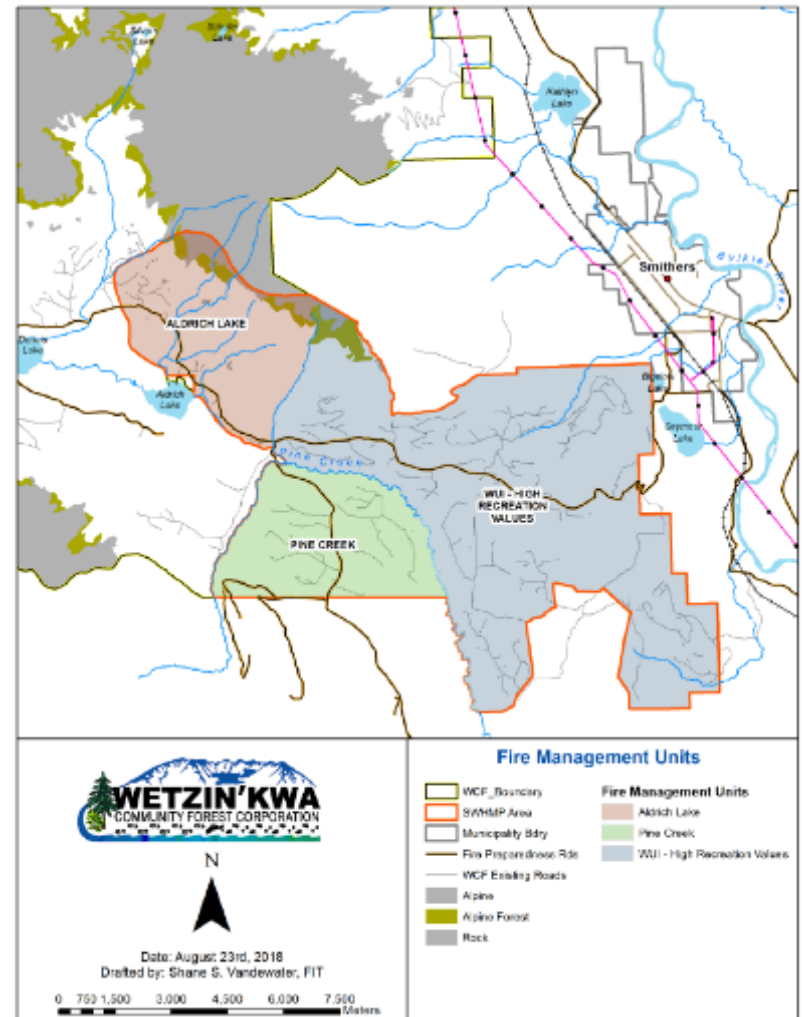

Wetzin'kwa Community Forest Corporation

Wildfire Planning

Sam Coggins, PhD RPF

Wildfire Resiliency Planning

- Lots of fuels on Hudson Bay Mountain
- Ember cast a concern
- High recreation values and infrastructure
- Dead and down MPB killed forest

Strategic Wildfire Hazard Mitigation Plan

- Proximity to community
- High recreation values and infrastructure
- MPB salvage

Wildfire Planning Hierarchy

SWHM Plan

Reduce fuel loading in places that will slow wildfire down and mitigate spread